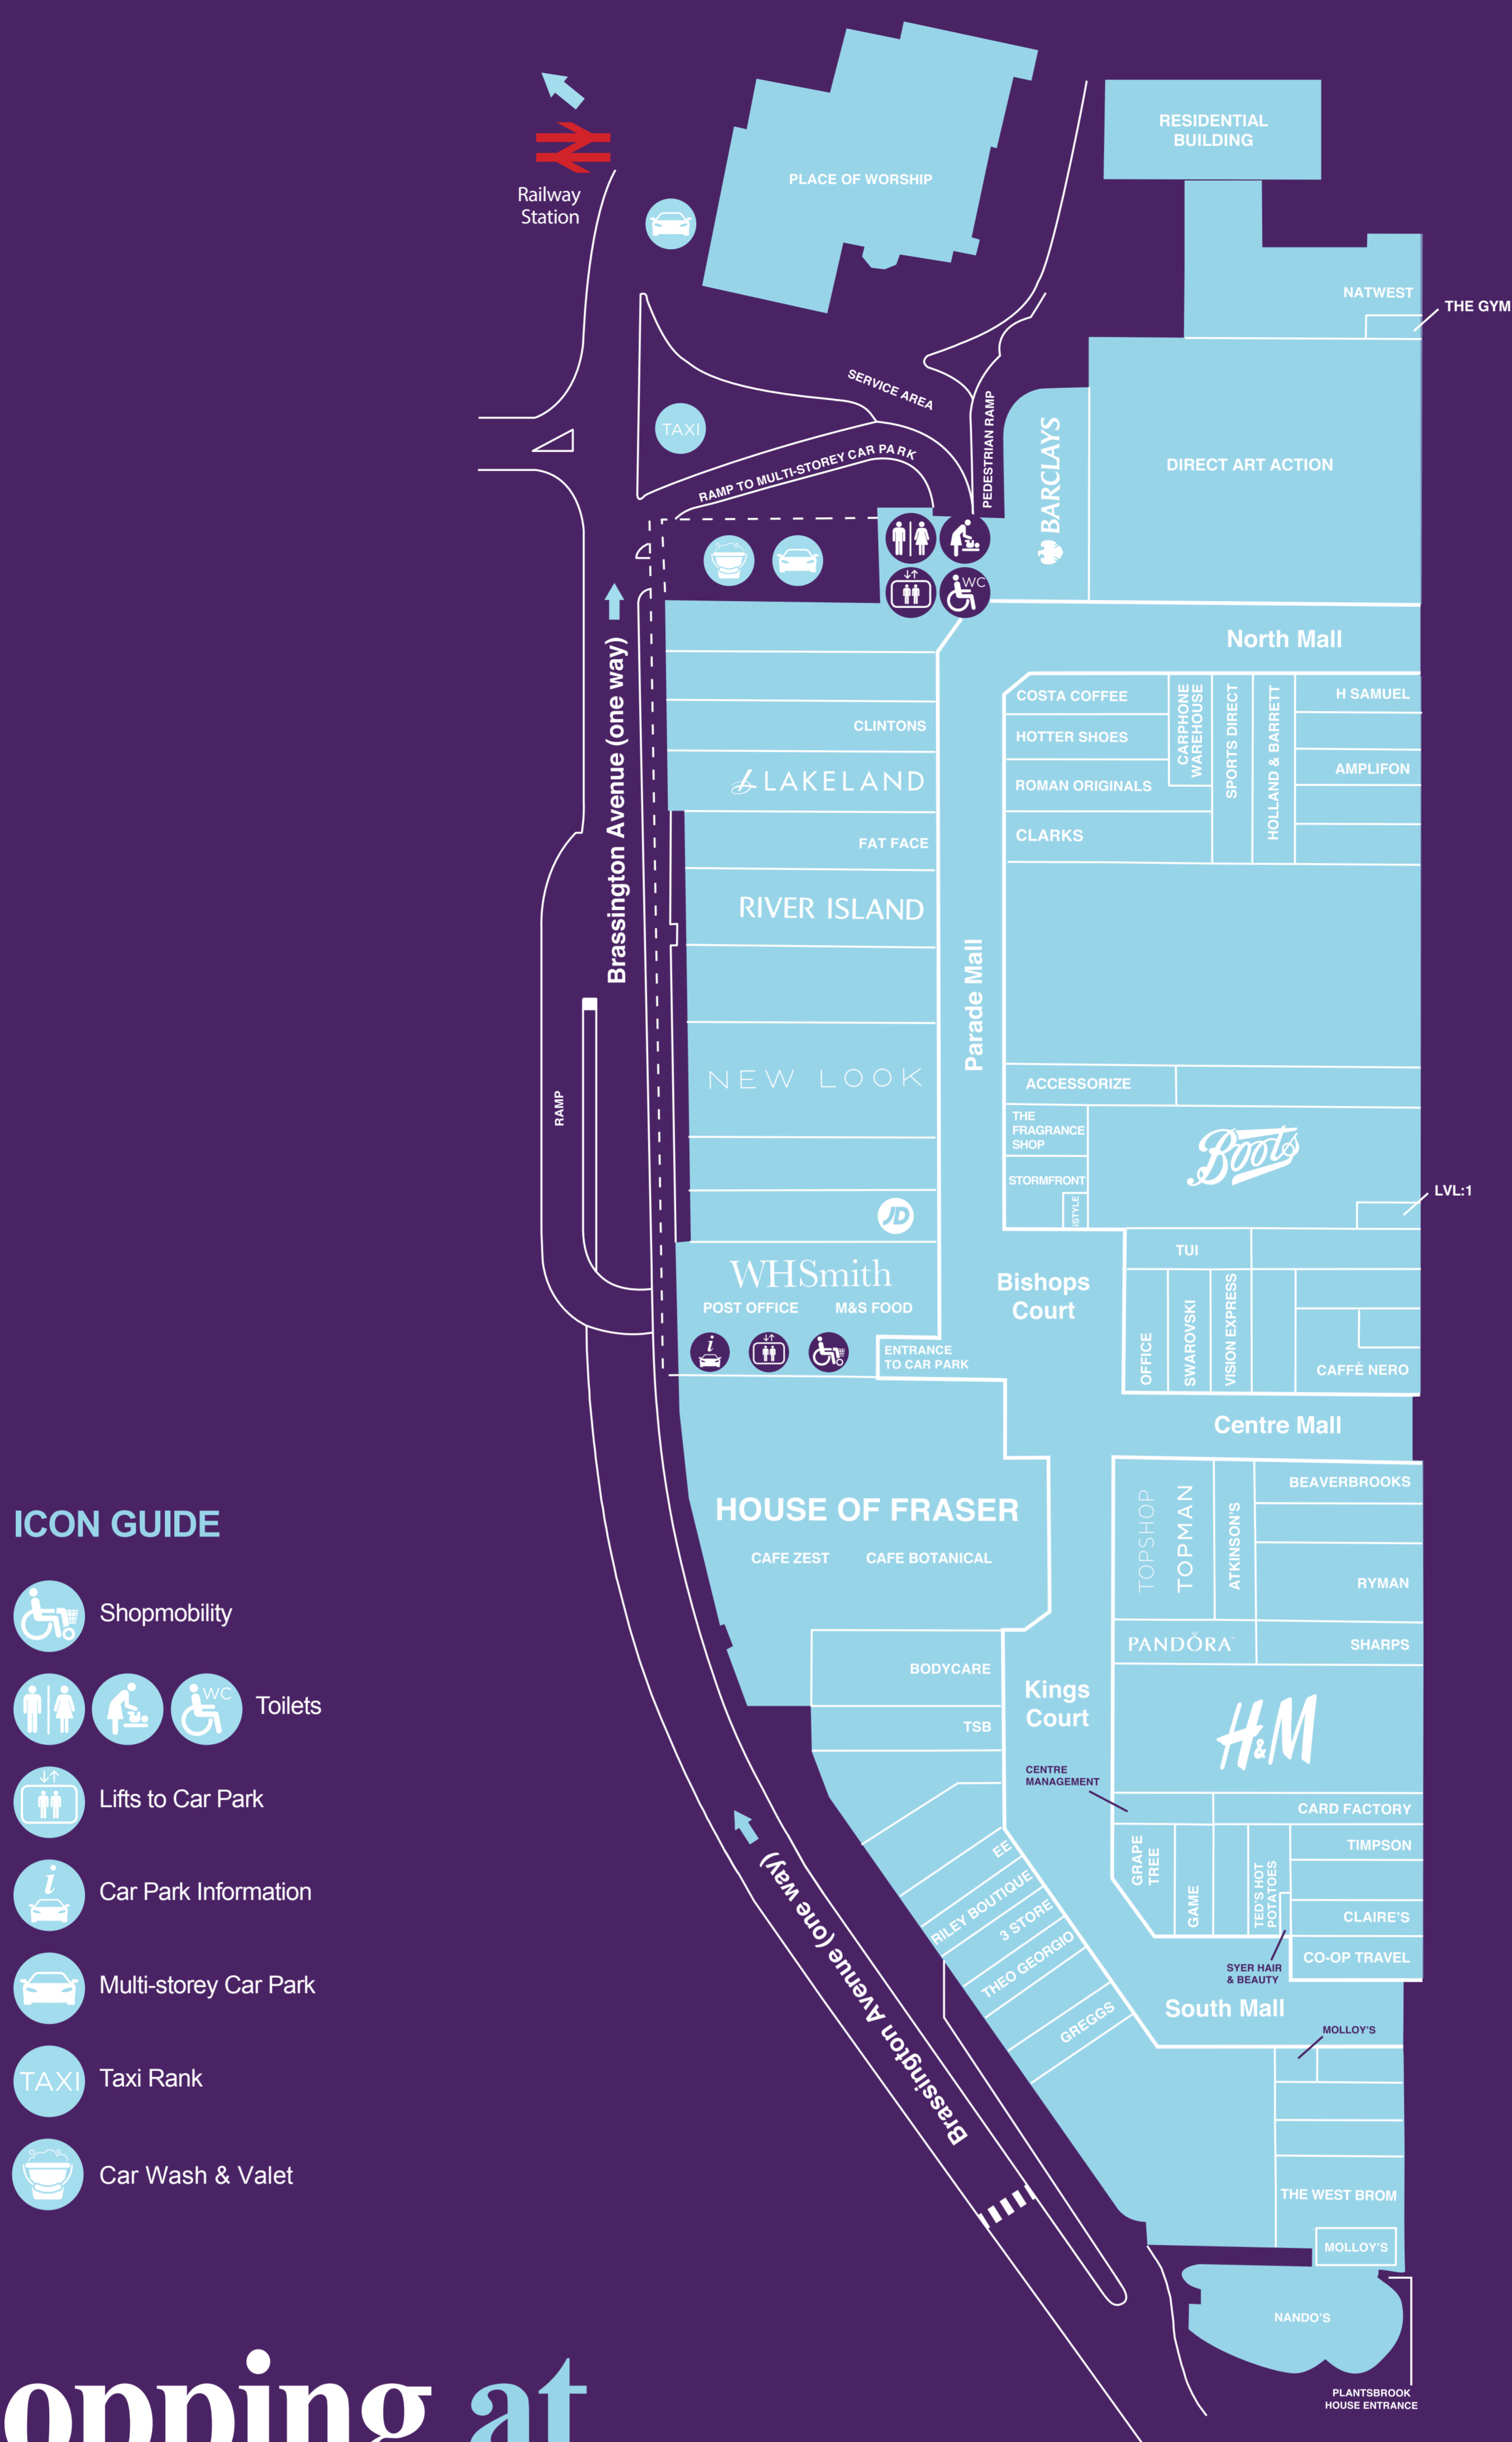

Information Point

For a range of services visit our Customer Care office located on Level 1 of the car park. Information on all The Gracechurch Centre events and promotions can be found here.

ICON GUIDE

Game
LVL:1

MENSWEAR

Fat Face
H&M
House of Fraser
River Island
Topman

OPTICIANS

Boots Opticians (located in Boots)
Vision Express

SERVICES

Amplifon
Post Office (located in WHSmith)
Timpson

STATIONERY