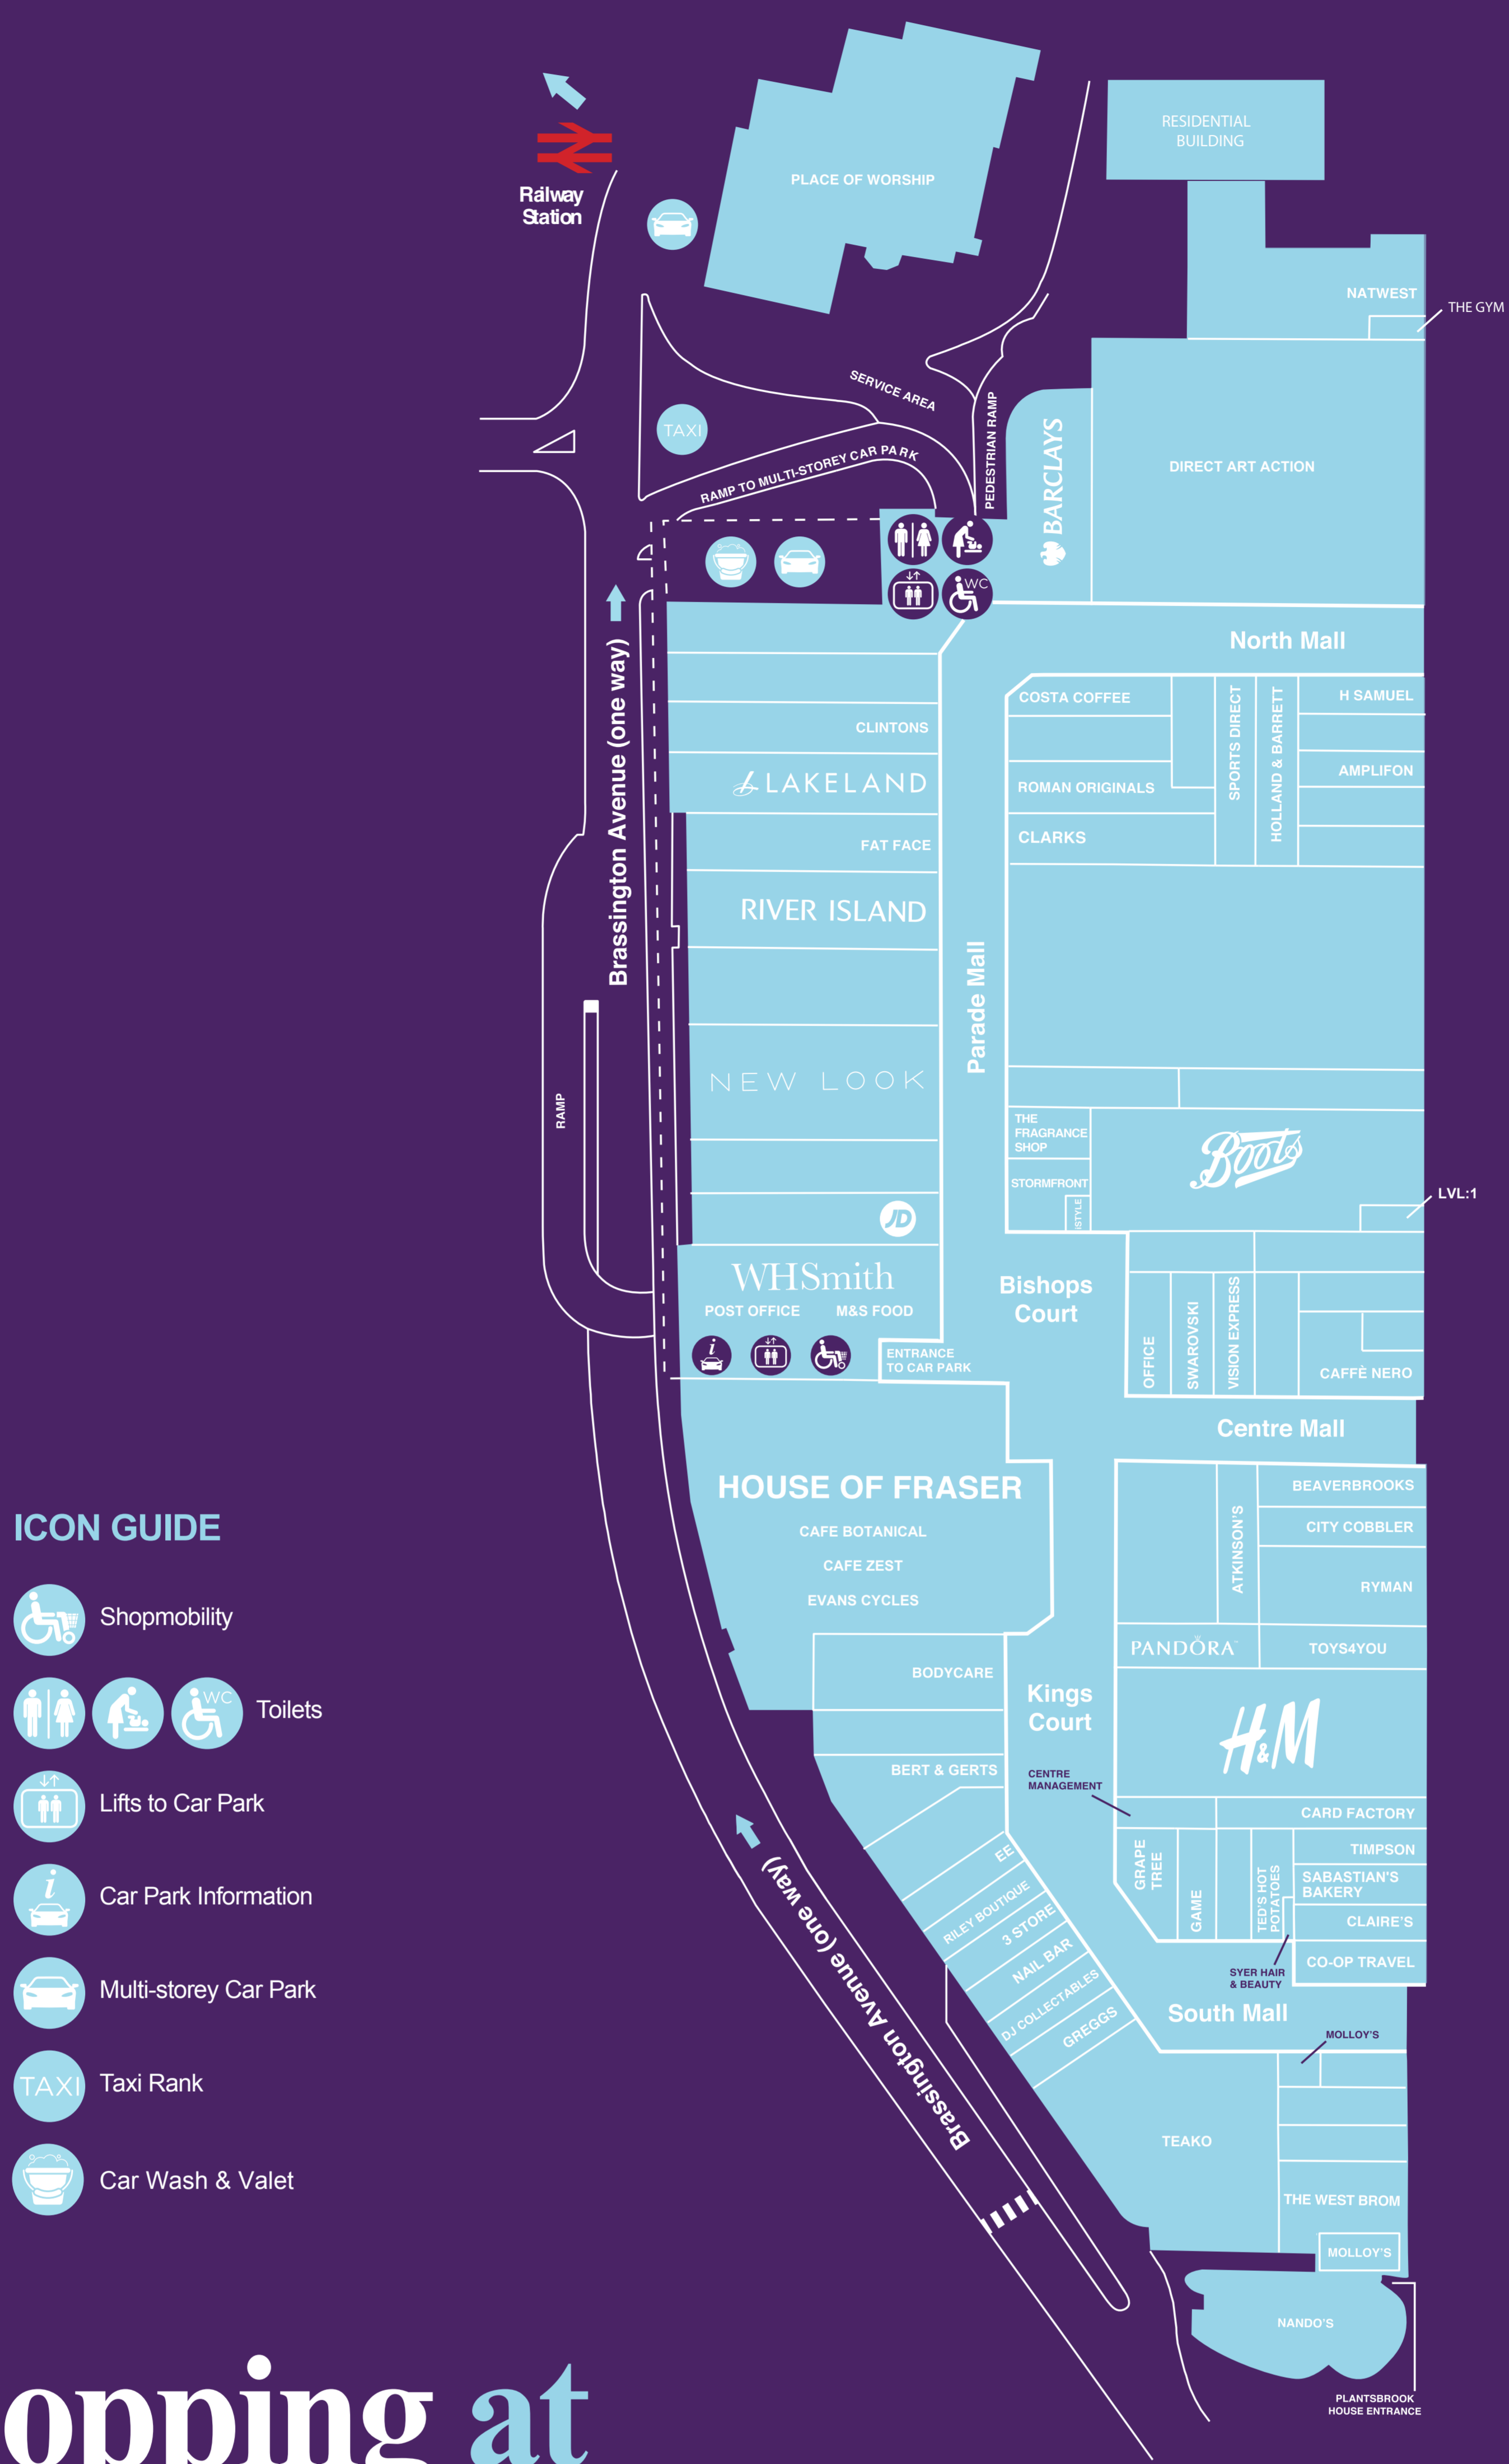

Information Point

For a range of services visit our Customer Care office located on Level 1 of the car park. Information on all The Gracechurch Centre events and promotions can be found here.

- ICON GUIDE**
- Shopmobility
 - Toilets
 - Lifts to Car Park
 - Car Park Information
 - Multi-storey Car Park
 - Taxi Rank
 - Car Wash & Valet