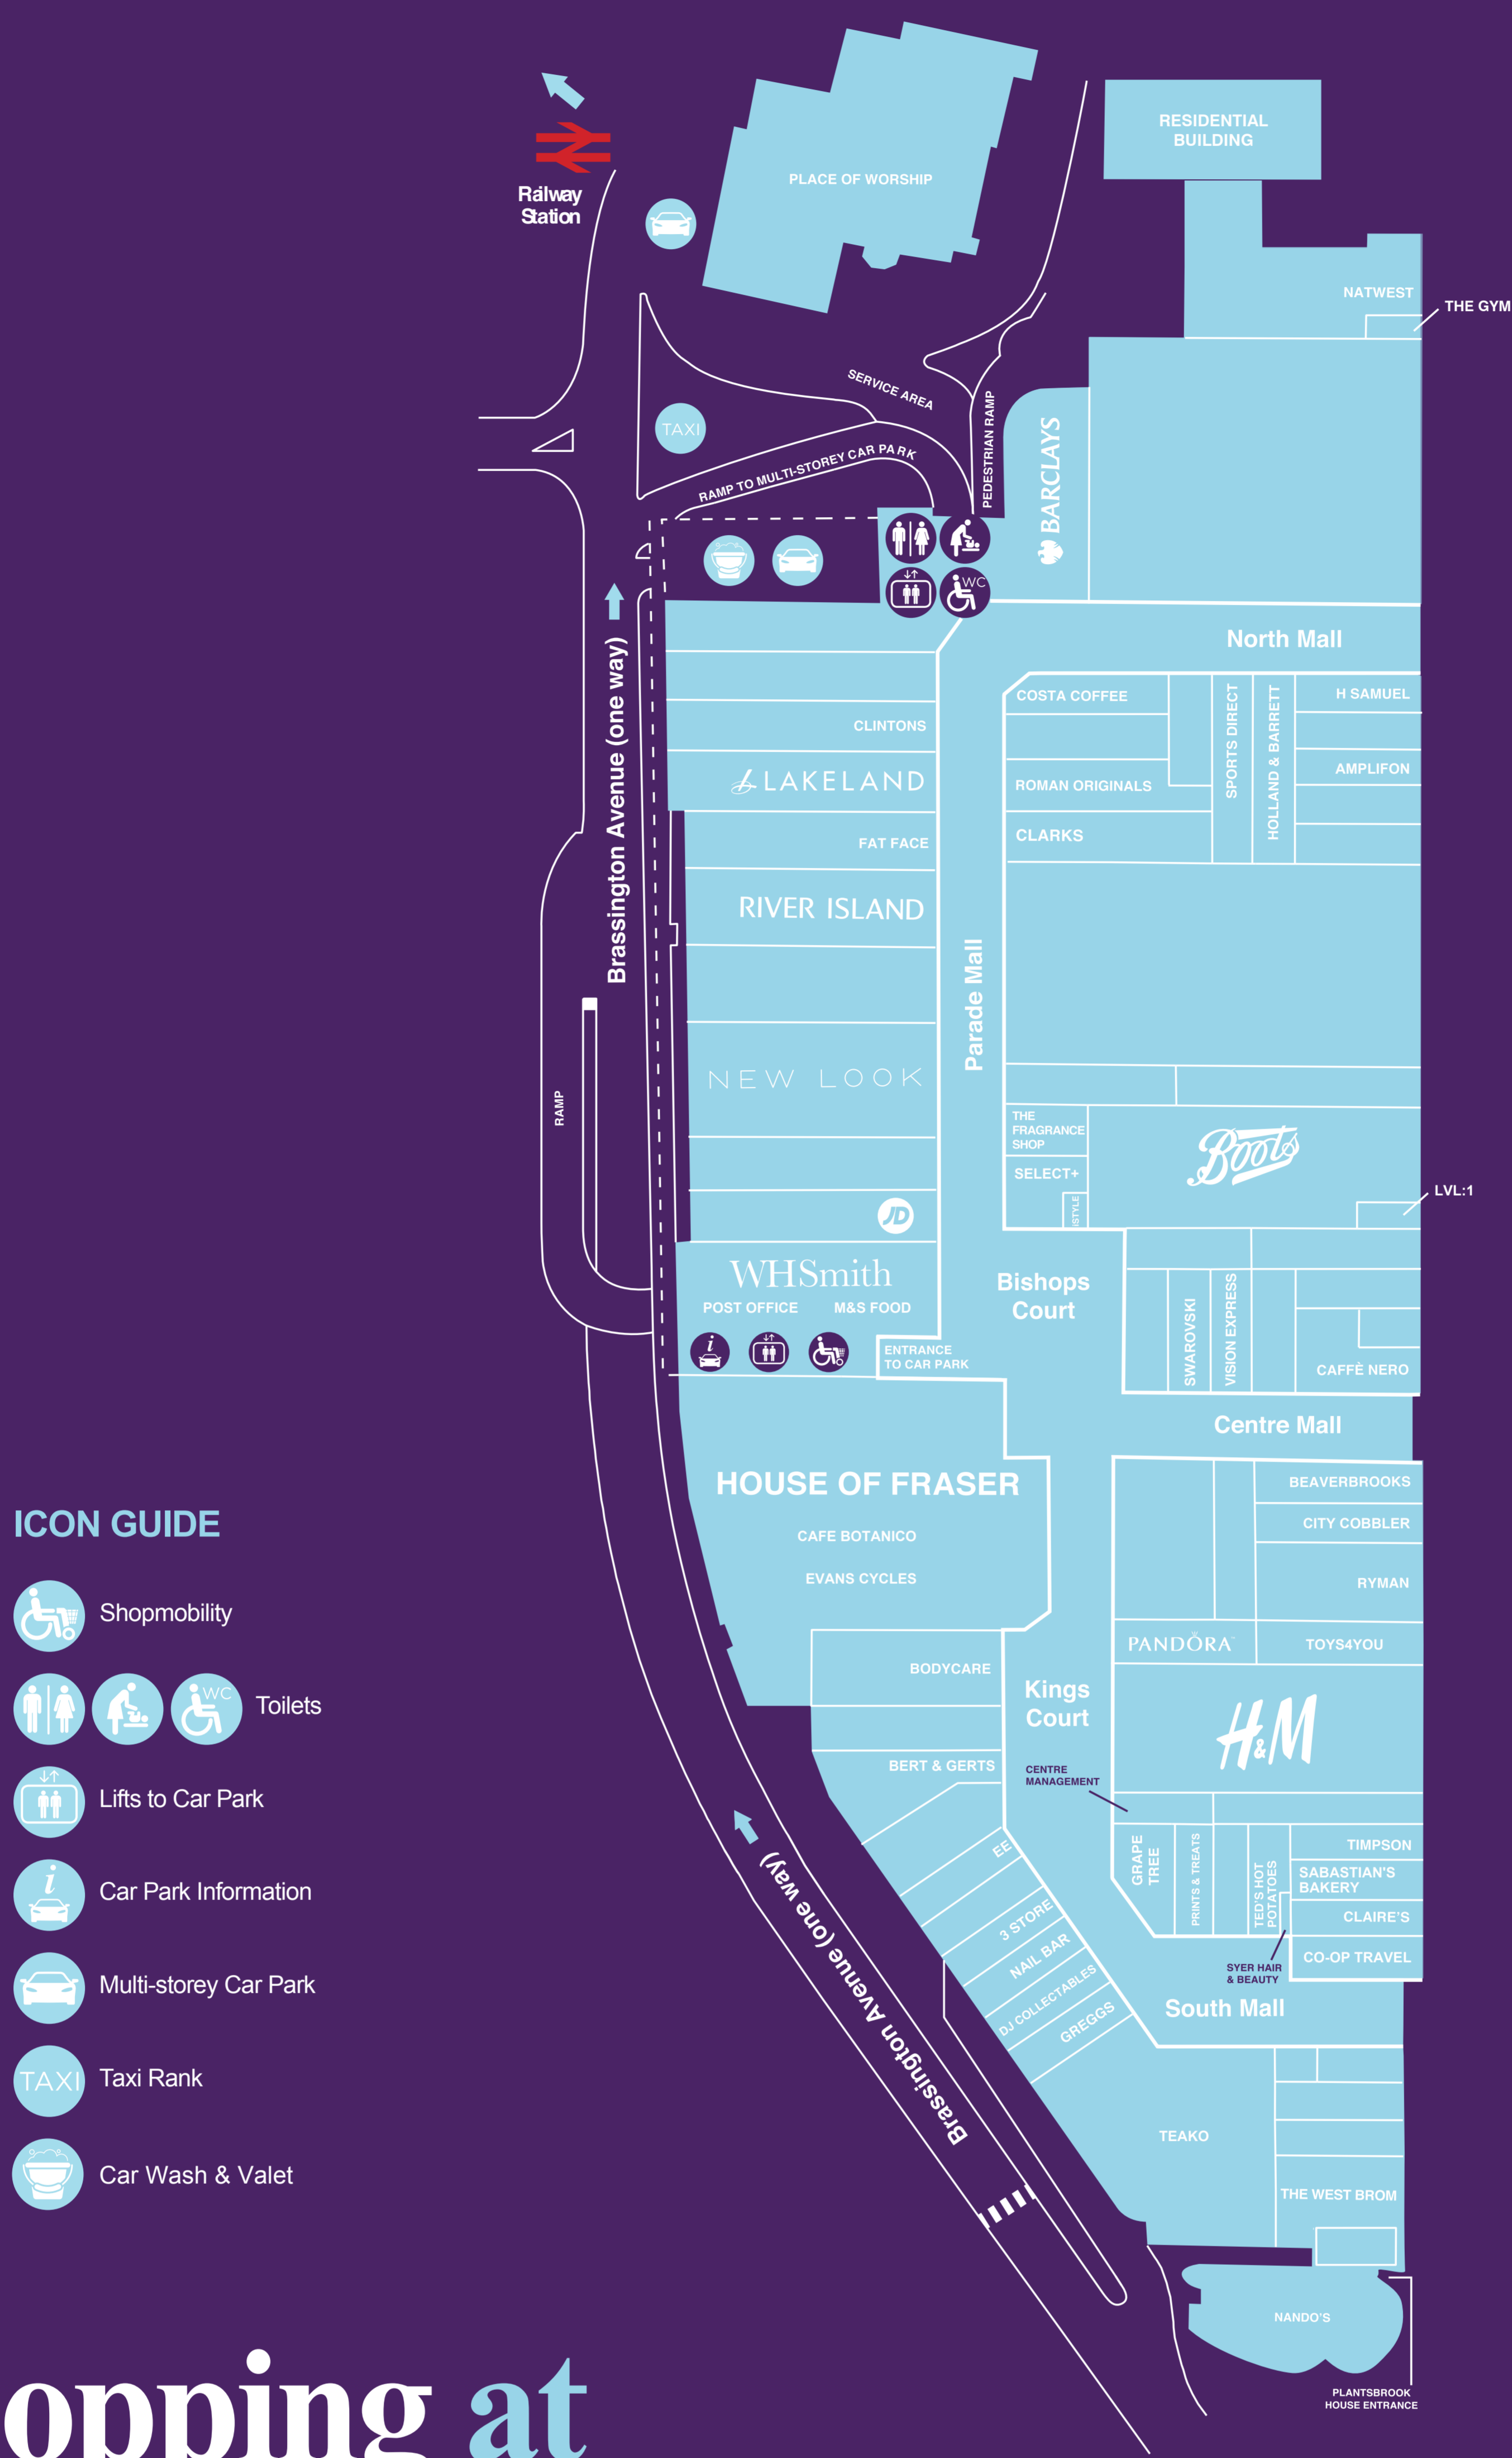

Information Point

For a range of services visit our Customer Care office located on Level 1 of the car park. Information on all The Gracechurch Centre events and promotions can be found here.

ICON GUIDE